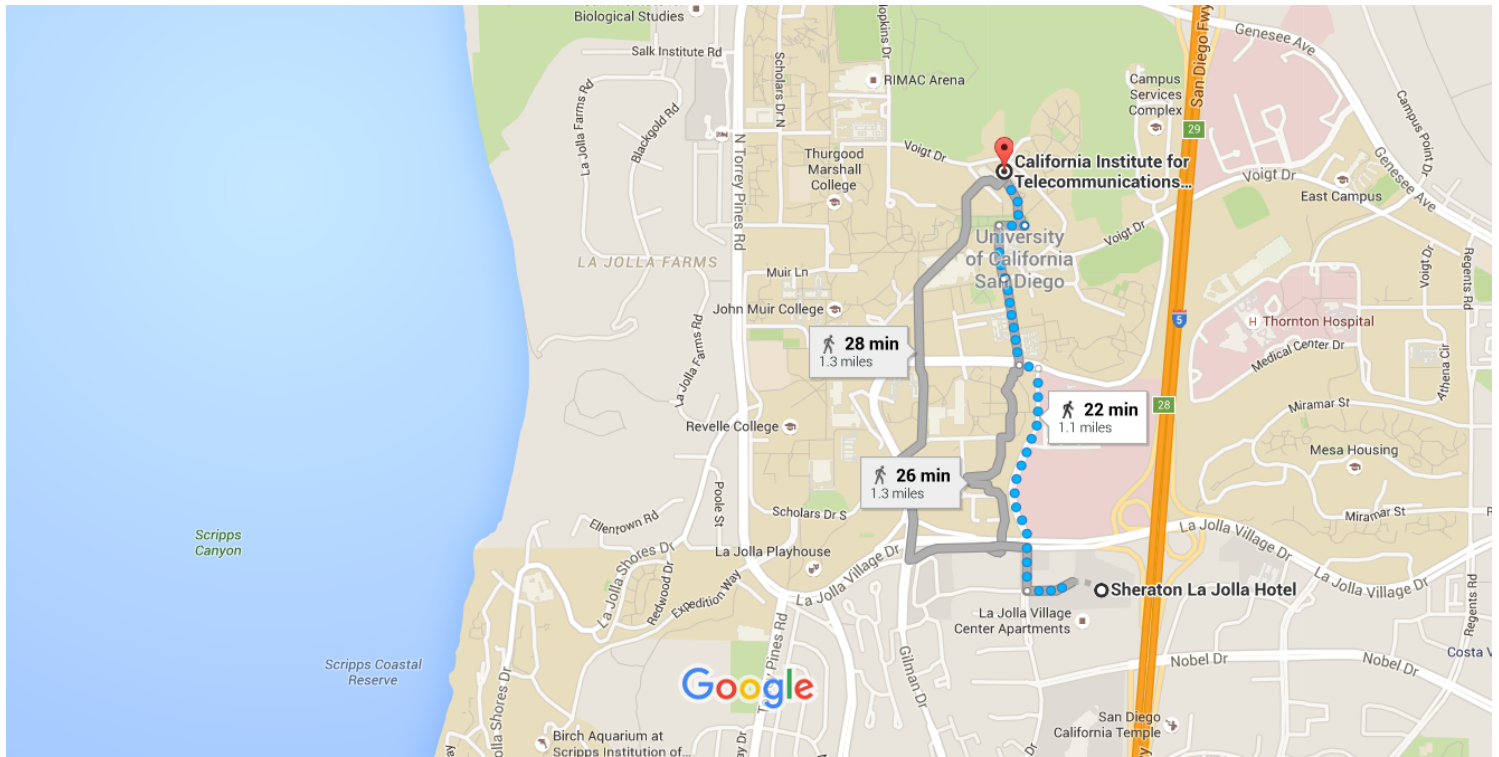

Sheraton La Jolla Hotel to California Institute for Telecommunications and Information Technology

Walk 1.1 miles, 22 min

Map data ©2016 Google 1000 ft

Sheraton La Jolla Hotel

3299 Holiday Court, La Jolla, CA 92037

Use caution - may involve errors or sections not suited for walking

-  1. Head southwest on Holiday Ct toward Villa La Jolla Dr 0.1 mi

-  2. Turn right onto Villa La Jolla Dr 0.5 mi

-  3. Turn left onto Gilman Dr 203 ft

-  4. Turn right onto Russell Ln 0.2 mi

-  5. Turn left at Lyman Ln 26 ft

-  6. Turn right 0.1 mi

-  7. Turn right 272 ft

-  8. Turn left 0.1 mi

California Institute for Telecommunications and Information Technology

Google Maps