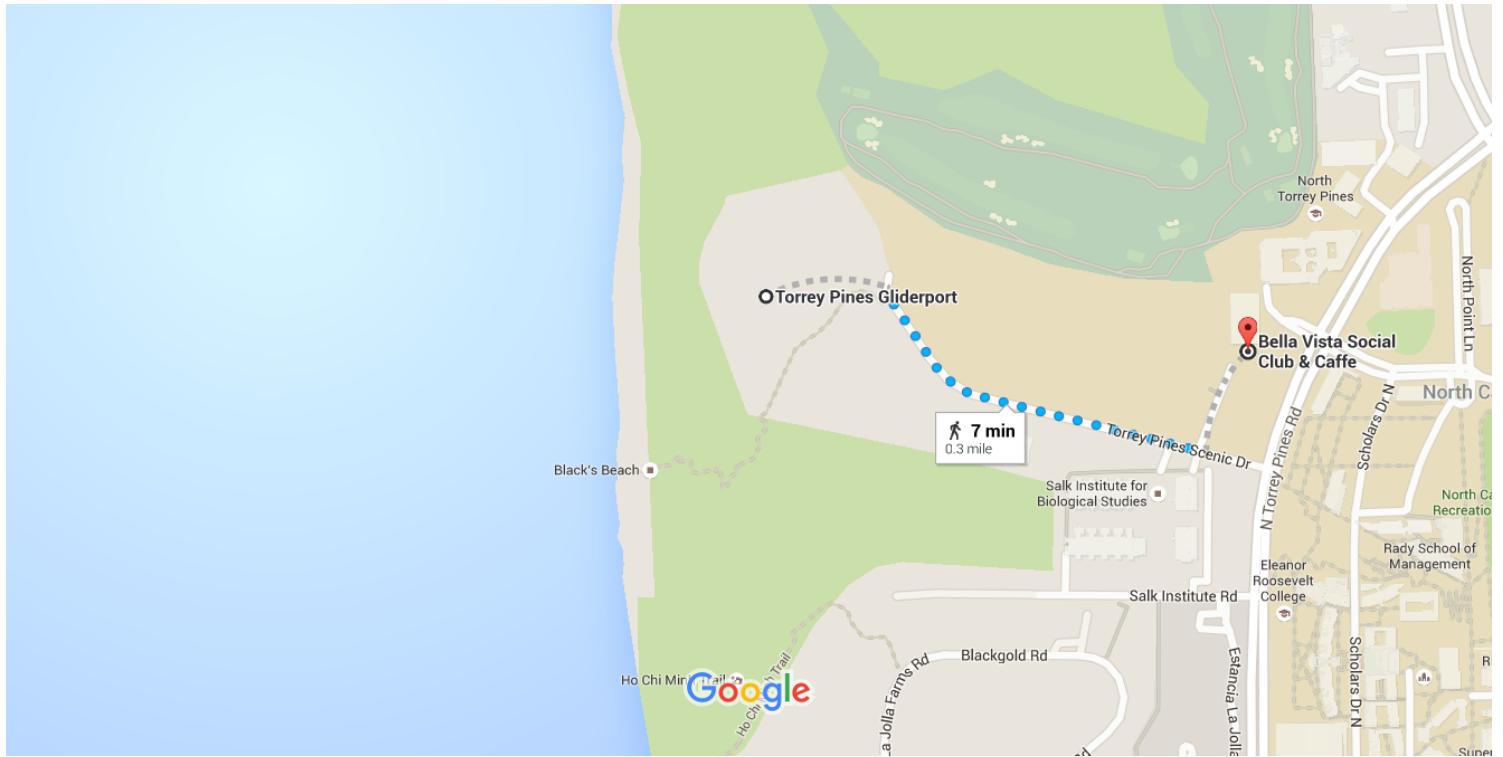

Torrey Pines Gliderport to Bella Vista Social Club & Caffe Walk 0.3 mile, 7 min

Map data ©2016 Google 500 ft

via Torrey Pines Scenic Dr

7 min
0.3 mile