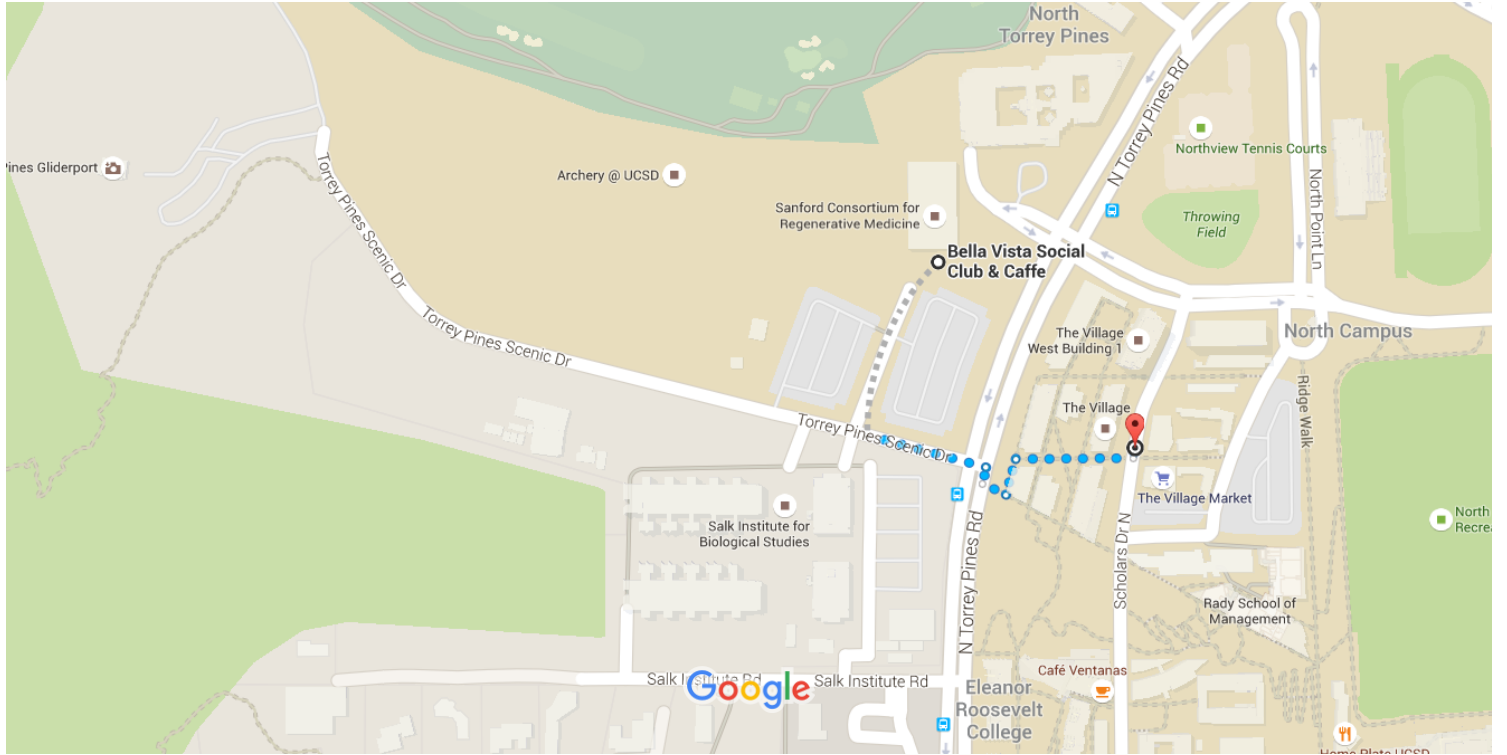

Bella Vista Social Club & Caffe to Village west building 2 Walk 0.2 mile, 4 min

Map data ©2016 Google 200 ft

via Torrey Pines Scenic Dr

4 min

0.2 mile